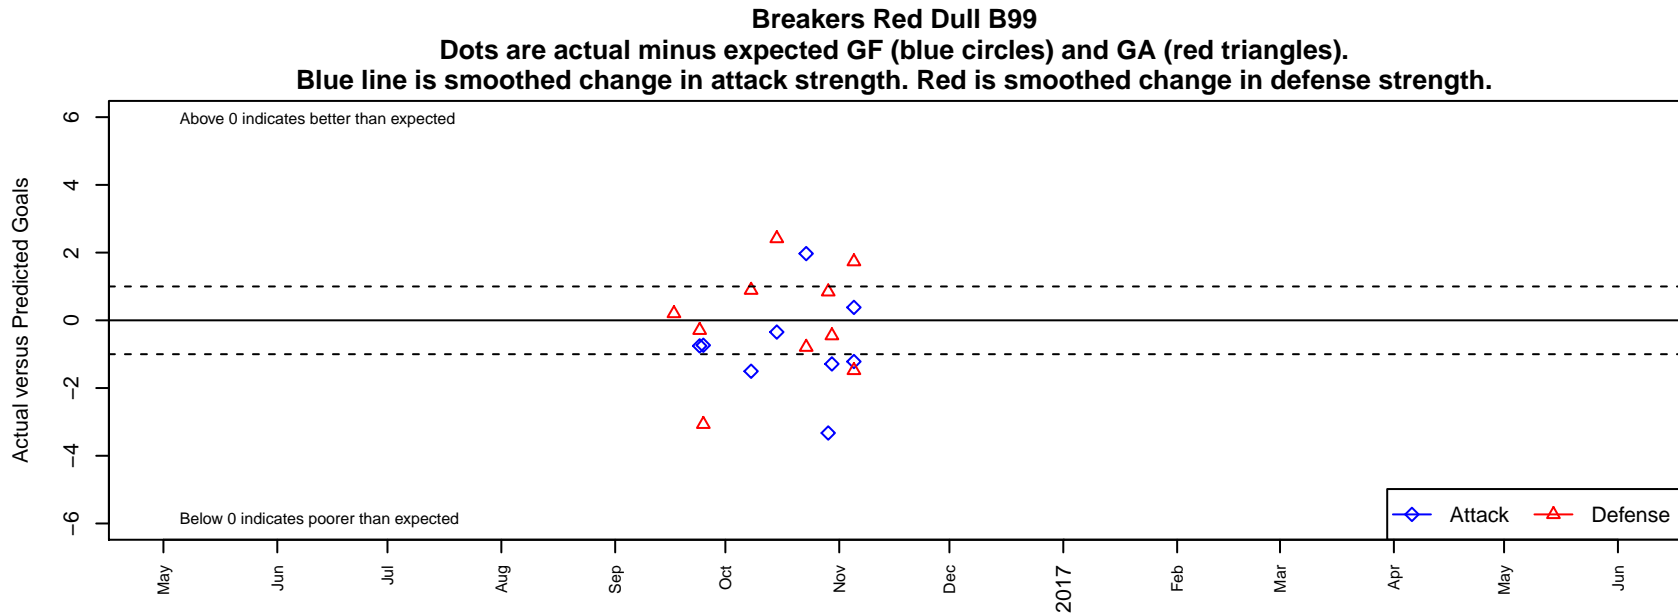

# Breakers Red Dull B99

Breakers SC  
Spokane, WA  
B99 total strength=1316  
attack=9.73 defense=3.68  
fall league = PSPL–Inland Copa 1 U18  
notes= Dull 2016

alt names used:  
IEYSA Breakers FC – Red B00/99 Dull

Venues played:  
2016 PSPL–Inland Copa 1 U18

**attack and defense variance (black dot)  
relative to other teams  
and top 10 in region**

**attack and defense rating  
relative to others at age  
and all opponents in last 13 months**