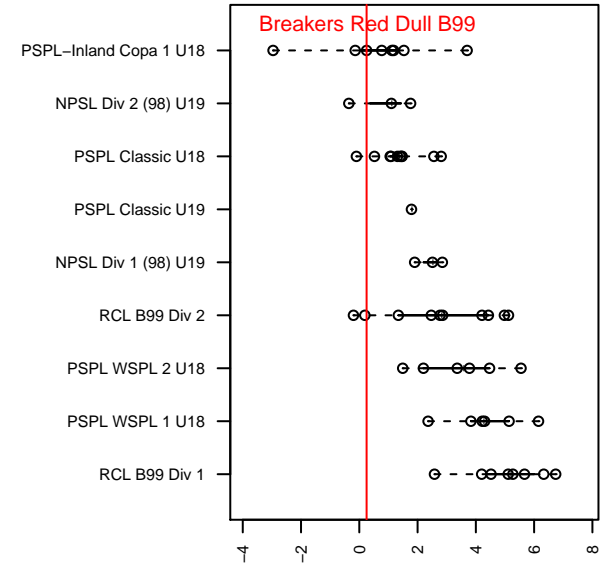

# Breakers Red Dull B99

Breakers SC  
Spokane, WA  
B99 total strength=1316  
attack=9.73 defense=3.68  
fall league = PSPL–Inland Copa 1 U18  
notes= Dull 2016

alt names used:  
IEYSA Breakers FC – Red B00/99 Dull

Venues played:  
2016 PSPL–Inland Copa 1 U18

**attack and defense variance (black dot)  
relative to other teams  
and top 10 in region**

**attack and defense rating  
relative to others at age  
and all opponents in last 13 months**